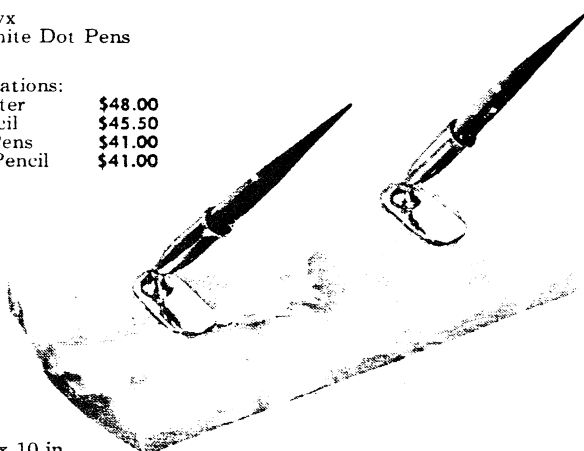

Size—5 in. x 10 in.

1-45J
Jet Crystal—Perpetual Calendar
With Two 92SD White Dot Pens
$45.00
With Other Combinations:
92SD and Stratowriter **$43.00**
92SD and LD6 Pencil **$40.50**
Two 55D Sheaffer Pens **$36.00**
55D Pen and LD6 Pencil **$36.00**